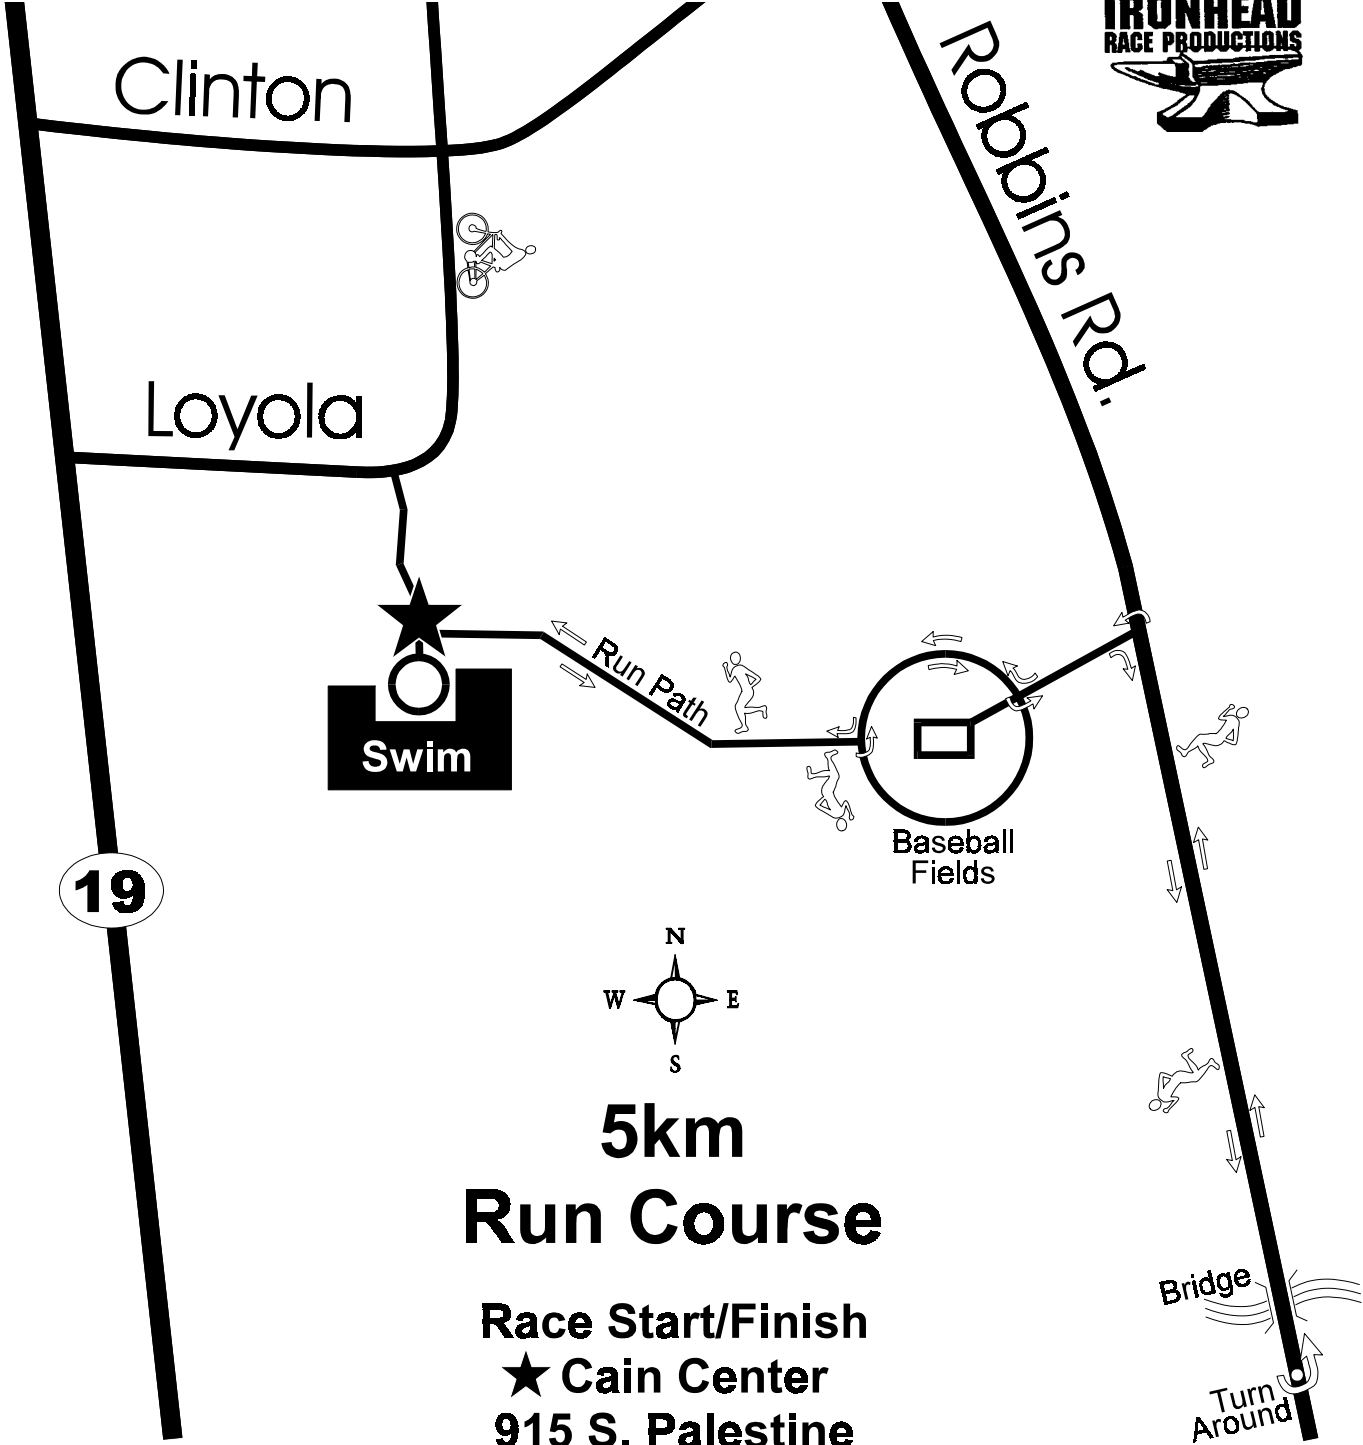

# Power Maiden Sprint Triathlon

300m Swim - 12mi Bike - 5km Run Women-Only Triathlon

## 5km Run Course

Race Start/Finish  
★ Cain Center  
915 S. Palestine  
Athens, TX 75751