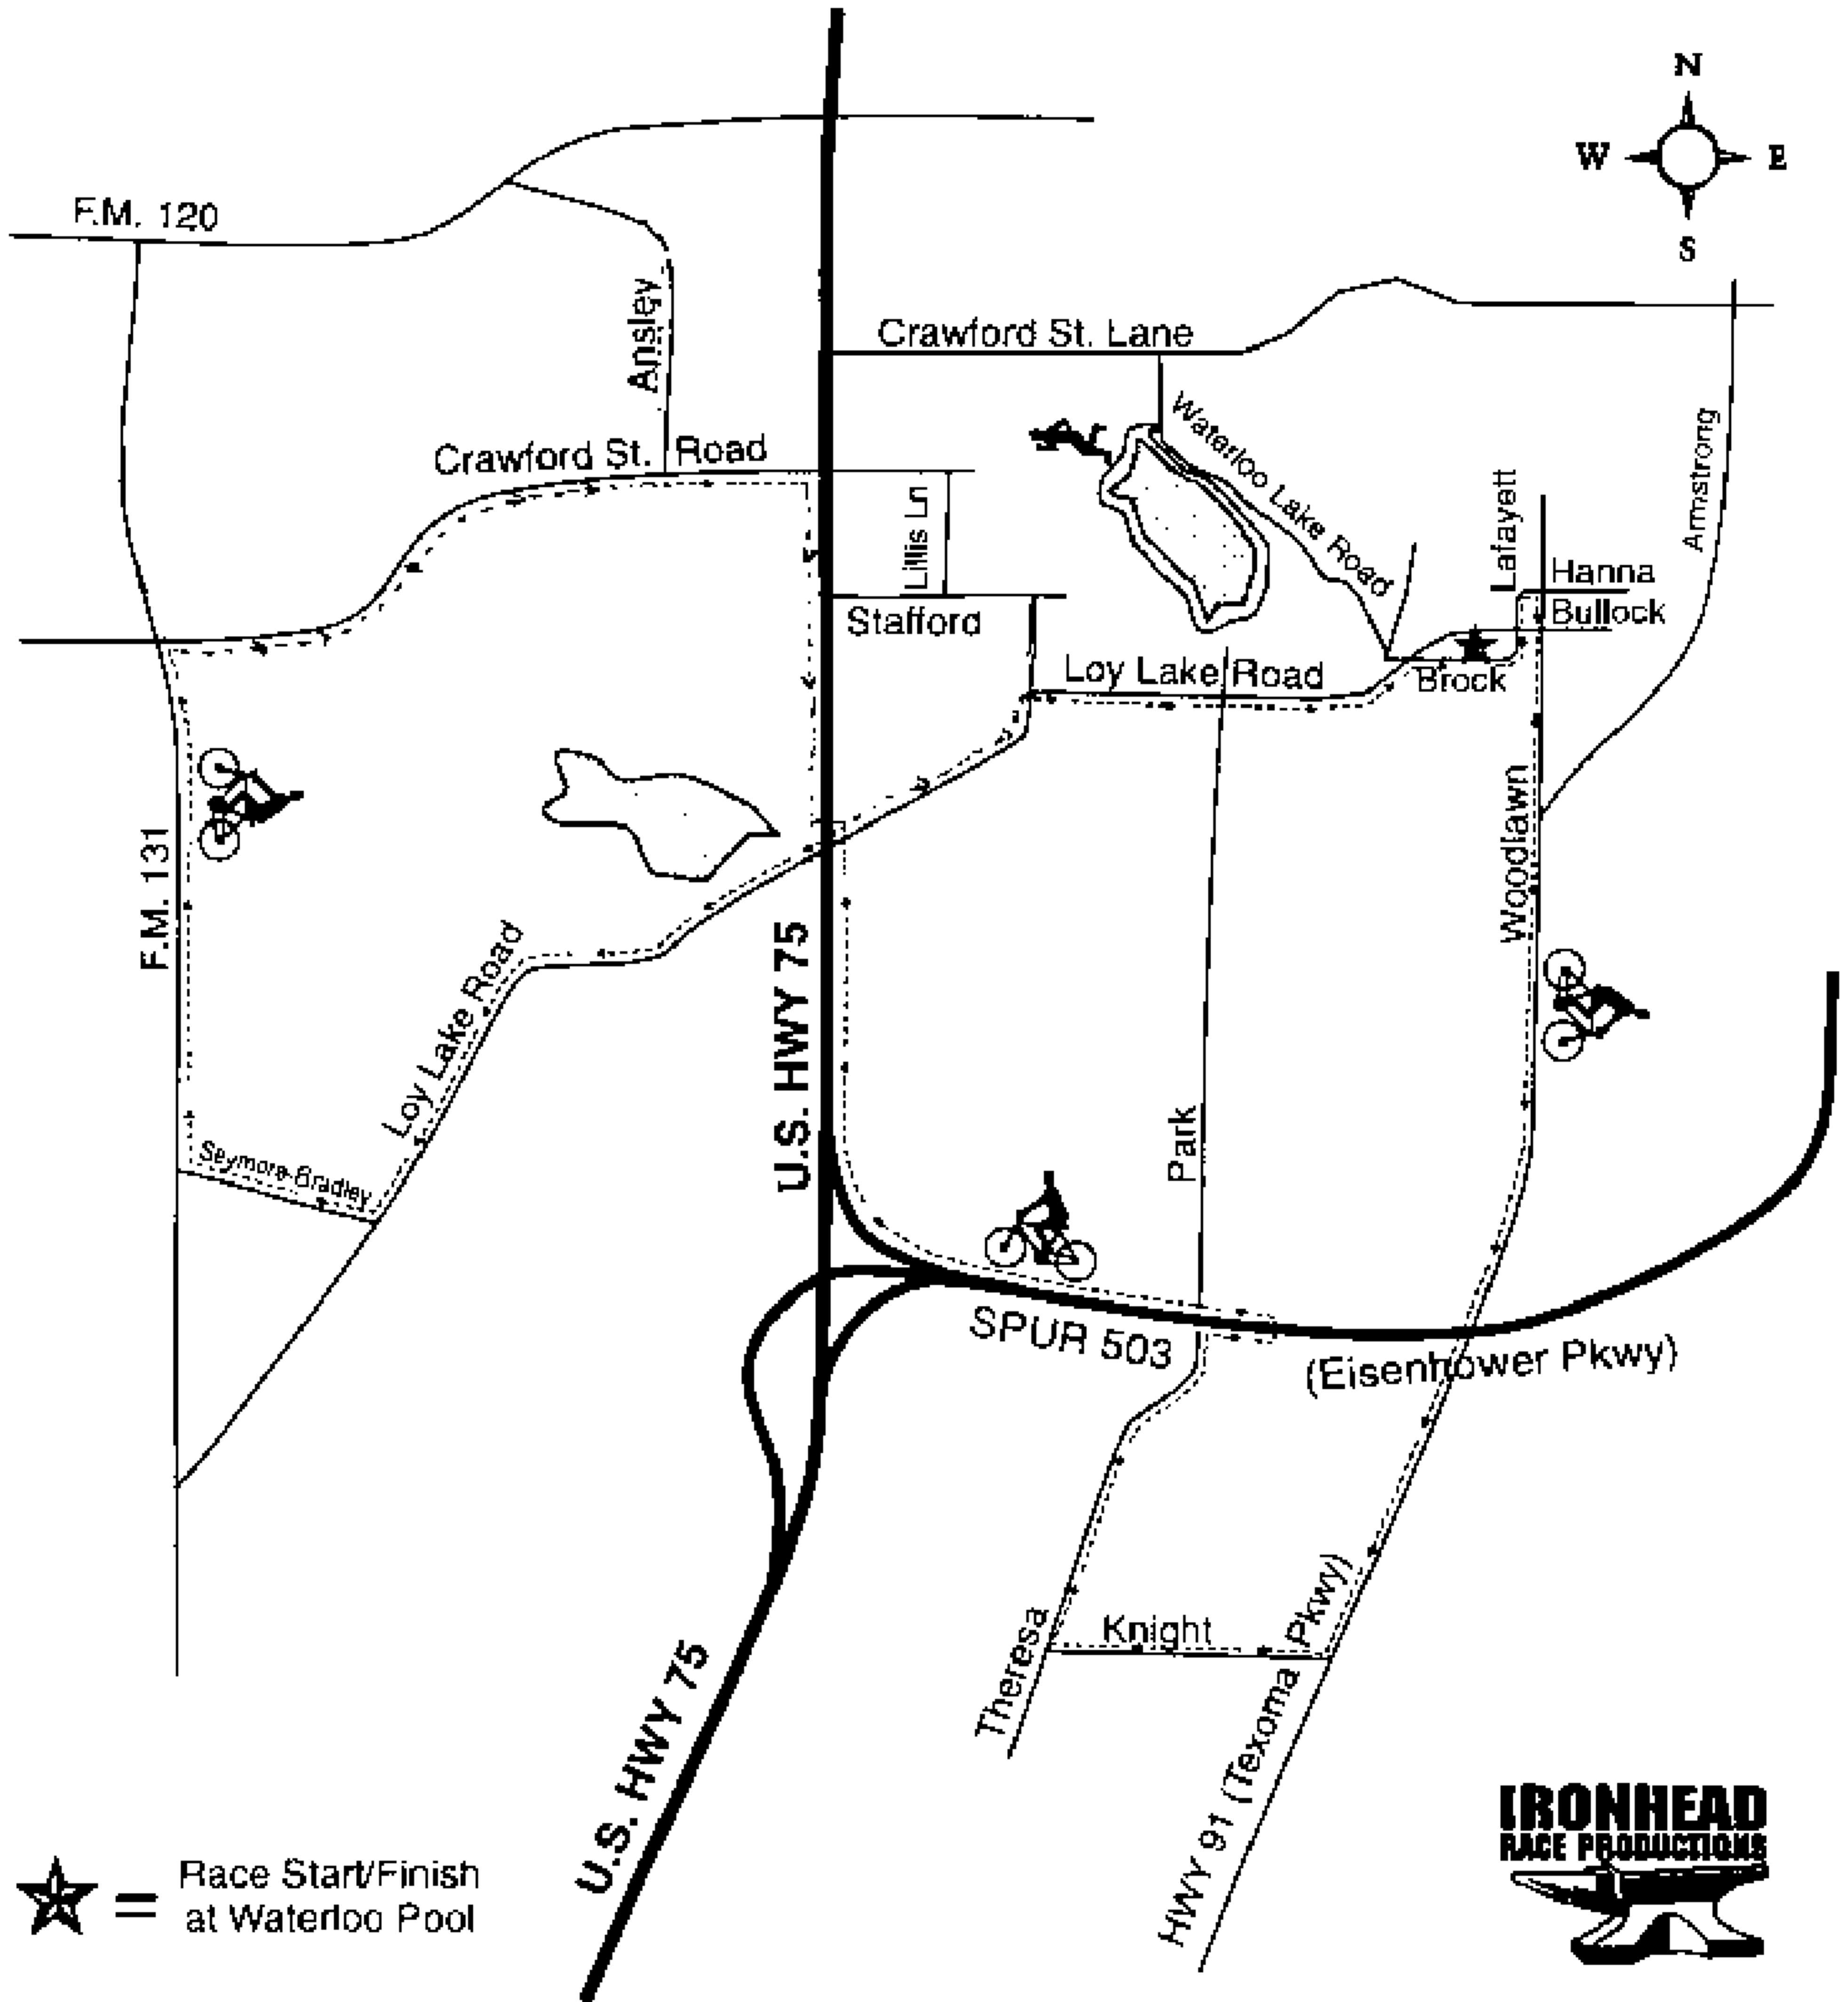

# Denison Dash Triathlon

★ = Race Start/Finish  
at Waterloo Pool

**300 Meter Swim – 13.2 Mile Bike - 3.5 Mile Run**